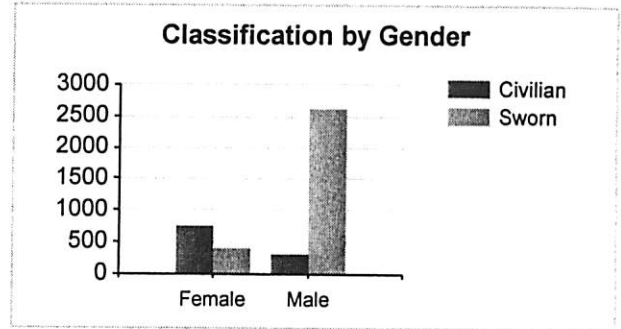

City of Phoenix Police Department
Police Employment Totals

Sworn and Civilian Employment Totals

Classification Totals by Gender		
Civilian	Total	Percentage
Male	317	7.76%
Female	753	18.44%
Total Civilian	1070	26.20%
Sworn	Total	Percentage
Female	402	9.84%
Male	2612	63.96%
Total Sworn	3014	73.80%
Total Positions:	4084	100.00%

Sworn by Rank		
Rank	Total	Percentage
Chief		
Female	1	0.03%
Male	5	0.17%
Total Chief	6	0.20%
Commander		
Female	1	0.03%
Male	19	0.63%
Total Commander	20	0.66%
Lieutenant		
Female	15	0.50%
Male	67	2.22%
Total Lieutenant	82	2.72%
Officer		
Female	341	11.31%
Male	2199	72.96%
Total Officer	2540	84.27%
Sergeant		
Female	44	1.46%
Male	322	10.68%
Total Sergeant	366	12.14%
Total Sworn:	3014	100.00%